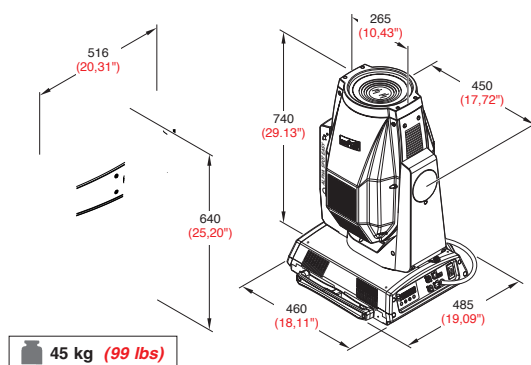

DMX CHANNELS

	Standard	16 bit	Extended
Channel 1	Color Wheel 1	Color Wheel 1	Color Wheel 1
Channel 2	Color Wheel 2	Color Wheel 2	Color Wheel 2
Channel 3	Stop/Strobo	Stop/Strobo	Stop/Strobo
Channel 4	Dimmer	Dimmer	Dimmer
Channel 5	Iris	Iris	Iris
Channel 6	Fixed Gobo Change	Fixed Gobo Change	Fixed Gobo Change
Channel 7	Rotating Gobo Change	Rotating Gobo Change	Rotating Gobo Change
Channel 8	Gobo Rotation	Gobo Rotation	Gobo Rotation
Channel 9	Frost/Prism/Lens Change	Frost/Prism/Lens Change	Gobo Rotation Fine
Channel 10	Focus	Focus	Frost/Prism/Lens Change
Channel 11	Zoom	Zoom	Focus
Channel 12	Pan	Pan	Zoom
Channel 13	Tilt	Tilt	Pan
Channel 14	Reset	Reset	Pan Fine
Channel 15	Lamp on/off	Lamp on/off	Tilt
Channel 16		Pan Fine	Tilt Fine
Channel 17		Tilt Fine	Reset
Channel 18		Gobo Rotation Fine	Lamp on/off

PROFESSIONAL SHOW LIGHTING

CLAY PAKY S.p.A.
Via Pastrengo, 3/b - 24068 Seriate (BG) Italy - Tel. + 39 - 035 - 65 4311 - Fax + 39 - 035 - 301876
cp.sales@claypaky.it - www.claypaky.it