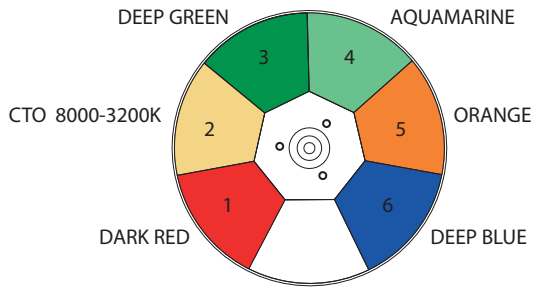

Alpha Wash 1500 LT

Fixed Gobo Wheel

234087/801