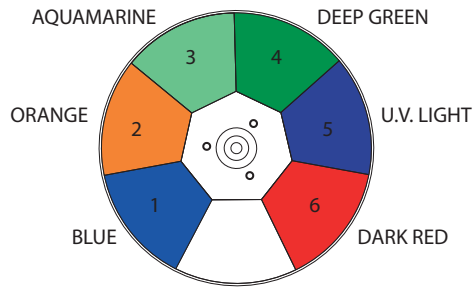

# Alpha Wash 1500

## Fixed Gobo Wheels

241086/801  
wheel 1

241086/802  
wheel 2