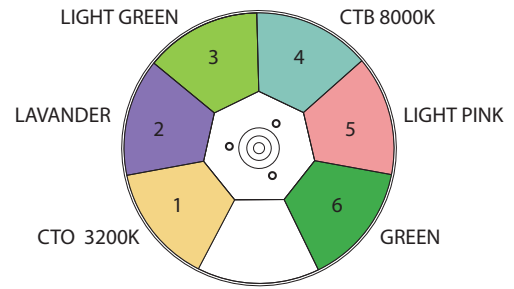

# Alpha Wash 1500

## Fixed Gobo Wheels

241086/801  
wheel 1

241086/802  
wheel 2