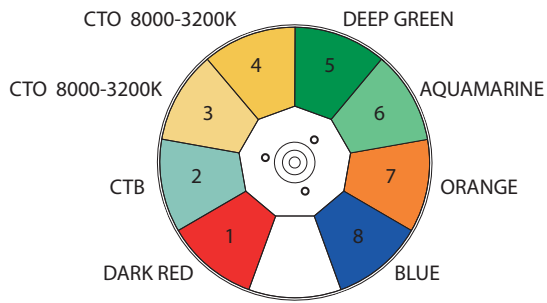

Alpha Wash 300

Fixed Gobo Wheel

228087/801