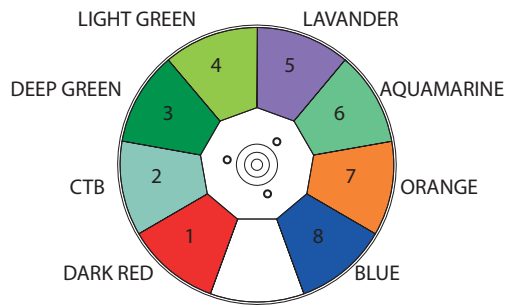

# Alpha Wash 700

## Fixed Gobo Wheel

238087/801