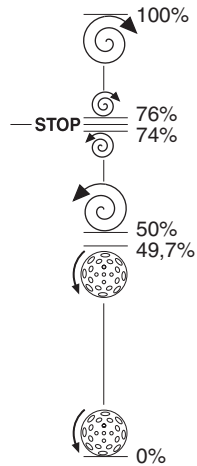

CHANNEL	EFFECT
1	DOME ROTATION
2	DIMMER / STOPPER / STROBE

• DOME ROTATION - channel 1

BIT	%	EFFECT
255	100	FAST ROTATION (60 rpm)
194	76.0	SLOW ROTATION
189	74.0	STOP SLOW ROTATION
128	50.0	FAST ROTATION
127	49.7	FAST ROTATION
0	0	ANTI-CLOCKWISE THROUGH 360°

• DIMMER / STOPPER / STROBE - channel 2

BIT	%	EFFECT
243 - 255	95.0 - 100	OPEN
242	94.7	FAST STROBE (4 flash/sec)
141	55.0	SLOW STROBE (1 flash/4 sec)
128 - 140	50.0 - 54.7	OPEN
0	0.0	CLOSED