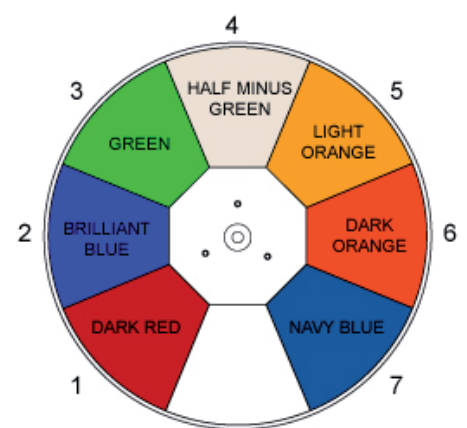

image: Ø 26 mm  
pos. 4

GOD003-011  
(Ripple)

image: Ø 26 mm  
pos. 5

GOD003-012  
(Shattered)

image: Ø 26 mm  
pos. 6

## Animation Disc

285211/801  
standard  
(interchangeable with optional  
static gobo disc - code C61603)

## Color Wheel

285087/801