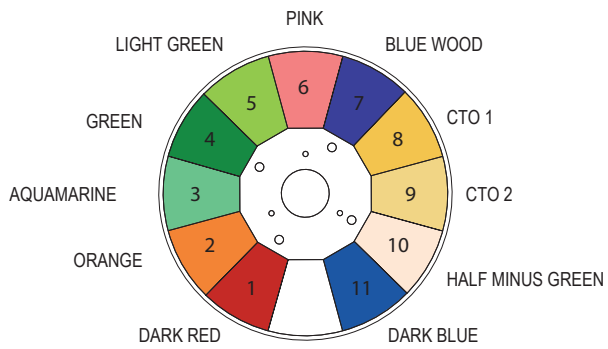

Sharpy Wash 330

Color Wheel

278087/801