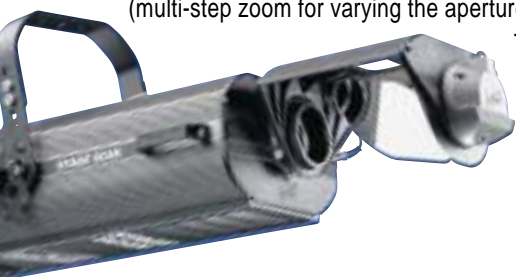

## UNLEASH YOUR CREATIVITY!

STAGE SCAN is the most innovative projector ever made for the stage. It'll give you a totally uniform light beam, the practical MSZ (multi-step zoom for varying the aperture from 13° to 25°) and an RGB system that produces limitless, impeccable colour tones.

Then there's the hot re-strike facility; unique, spectacular graphics generated with prisms and gobos; silent operation and a host of other top-class specifications. So harness the power of STAGE SCAN, and let your creativity run wild.