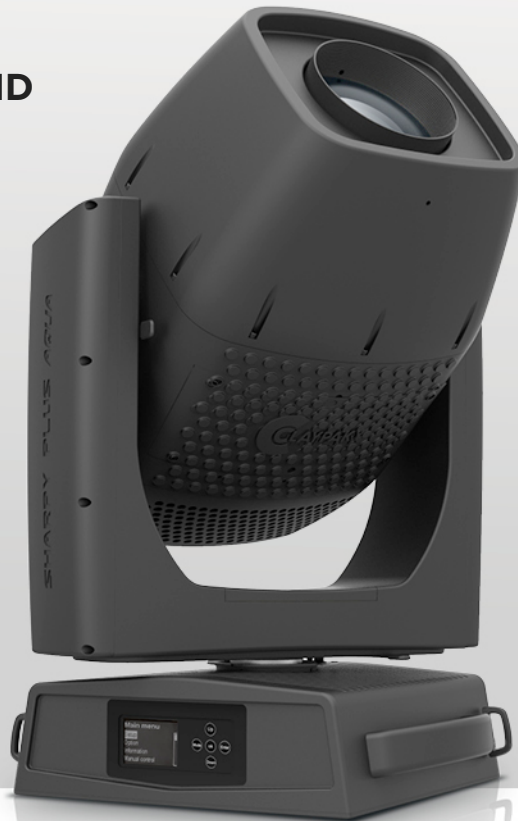

## THE POWERFULLY BRIGHT IP66 SHARPY PLUS THAT'S NOT AFRAID TO PLAY IN THE RAIN

- **Light Source:**

Osram Sirius HRI® 330W X8 arc lamp

- **Output:**

12,000 lm

- **Zoom Range:**

3°-36°

- **Aqua IP66 Series:**

Moving head fixture compatible for outdoors (IP66)

- **Wireless:**

Integrated wireless DMX system as standard

- **CloudIO Ready:**

Fully compatible with CloudIO

Designed in the spirit of the award-winning Sharpy Plus platform, the SHARPY PLUS AQUA luminaire is an IP66-rated moving head fixture perfect for outdoor events, touring, permanent installations, cruise ships, and much more. This new fixture maintains the same performance features of its predecessor, the Sharpy Plus luminaire, in a new weather-resistant package; giving you greater flexibility in a single luminaire.

## MAIN FEATURES

---

- Moving head fixture for outdoors (IP66 protection rating)
- Light source: Osram Sirius HRI® 330W X8 arc lamp
- Output: 12,000 lm
- 135-millimeter diameter front lens
- Two projection modes: Beam and Spot
- 3°- 36° linear zoom in both modes
- CMY color mixing
- 15 colors on 3 wheels
- 2 CTO filters
- Rotating gobo wheel: 8 glass gobos
- Static gobo wheel: 18 fixed gobos (including 6 beam reducers)
- Rotating 4-facet prism on dedicated channel
- Rotating 8-facet prism on dedicated channel
- Animation wheel
- Linear, soft edge frost filter
- Integrated wireless DMX system as standard
- Dimmer and stop/strobe
- Control protocols: DMX, Art-Net, RDM, sACN
- Personalities: single mode with 31 control channels
- CloudIO Ready: fully compatible with CloudIO
- Operating voltage: 100-240V, 50/60 Hz
- Max Power consumption: 560VA
- Weight: 37.5 kg (82.8 lbs)
- Size (LxWxH): 336 x 420 x 731 mm (13.2 x 16.5 x 28.8 in)